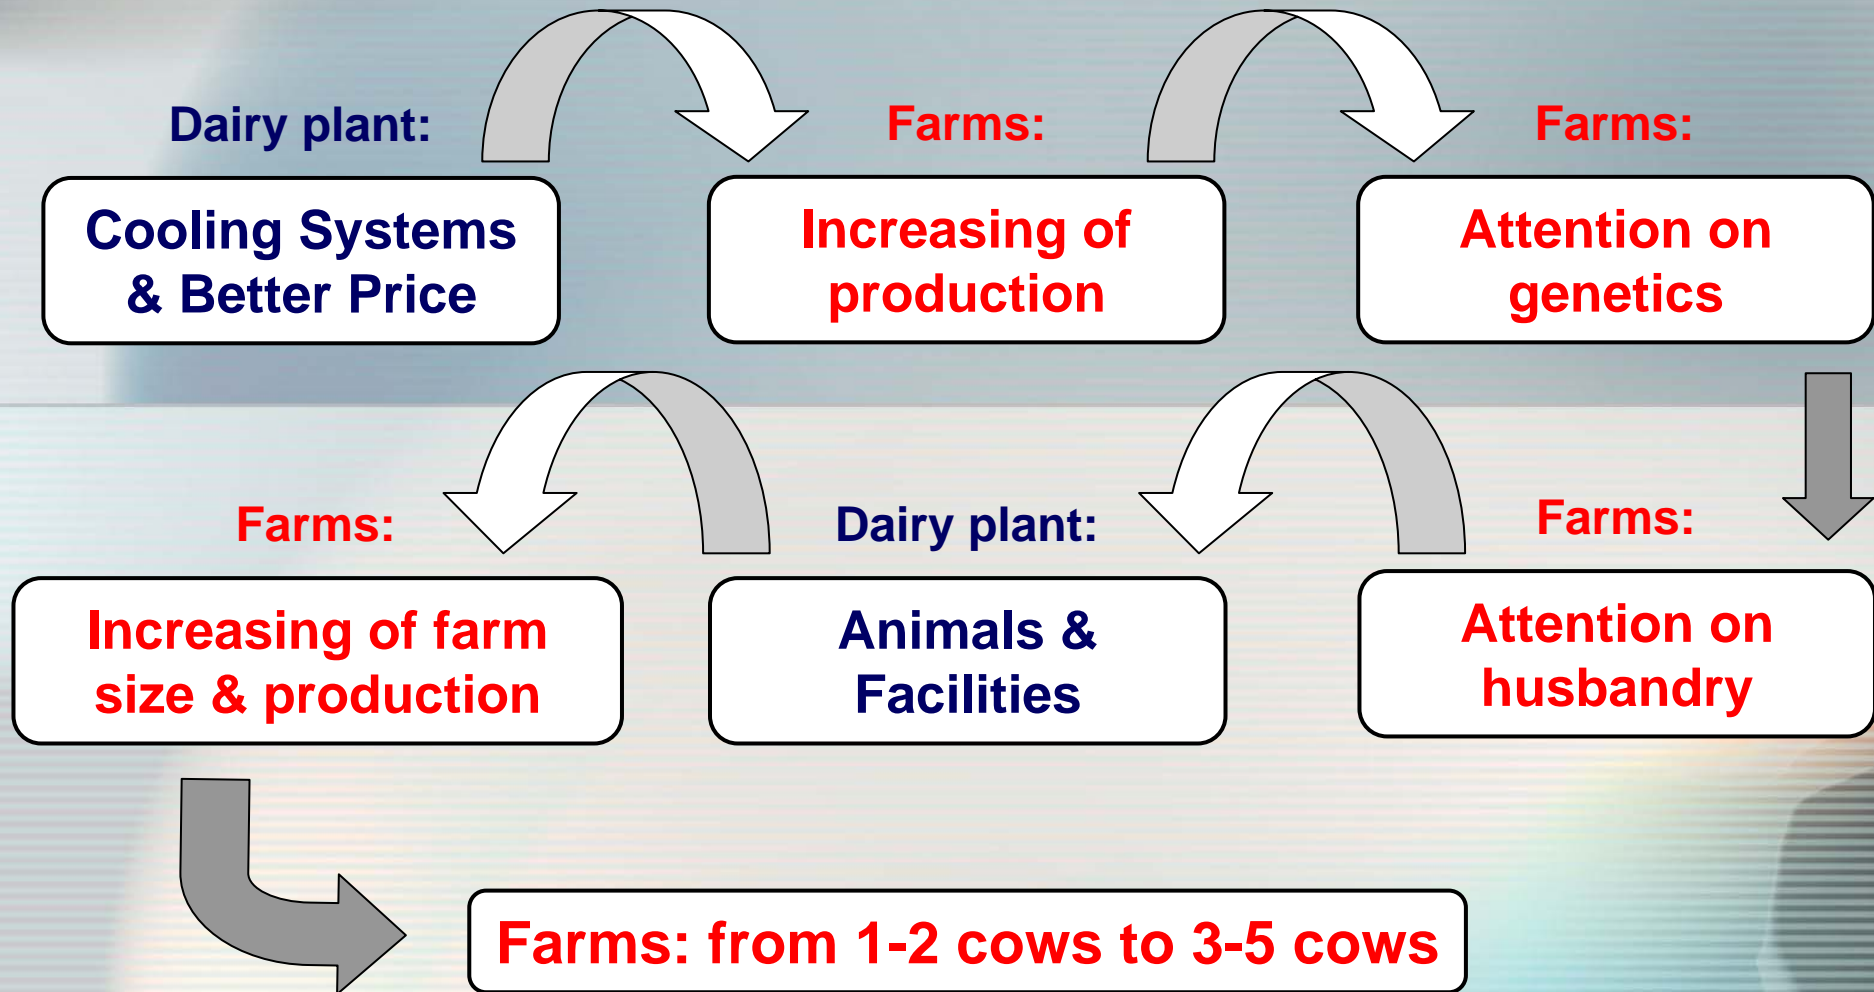

Case study – Dairy plant „Granice”, Mladenovac, Serbia (cont.)