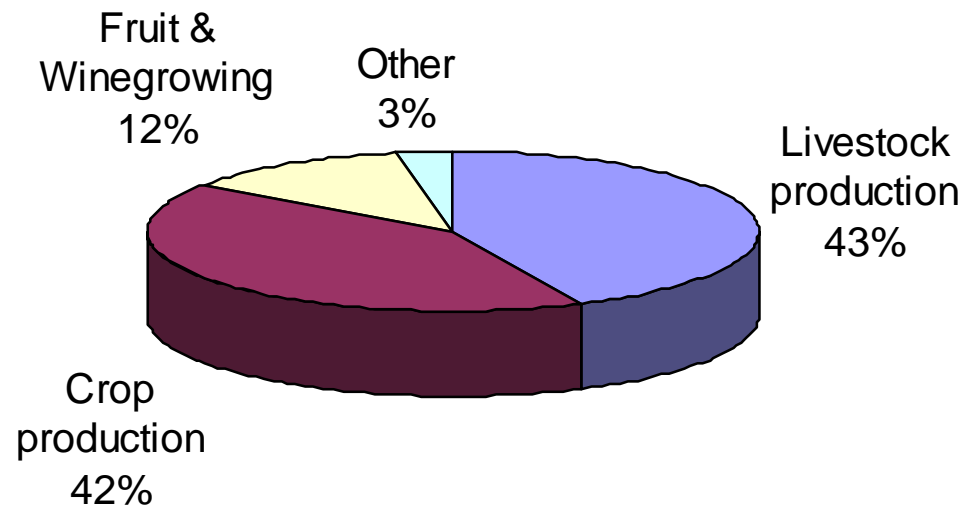

Introduction (cont.)

Share of agricultural production in Serbia