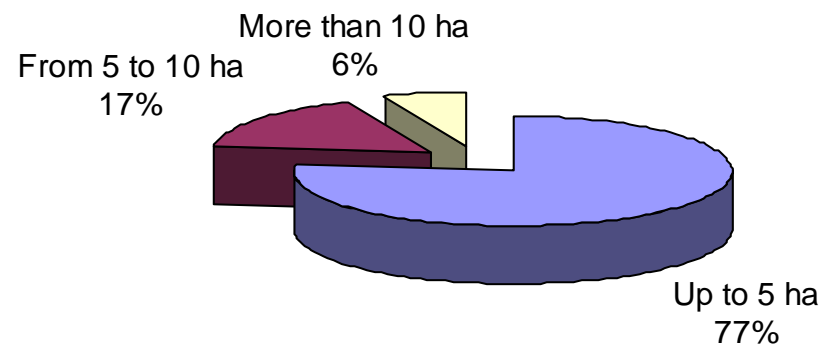

Introduction (cont.)

Distribution of farm size in Serbia