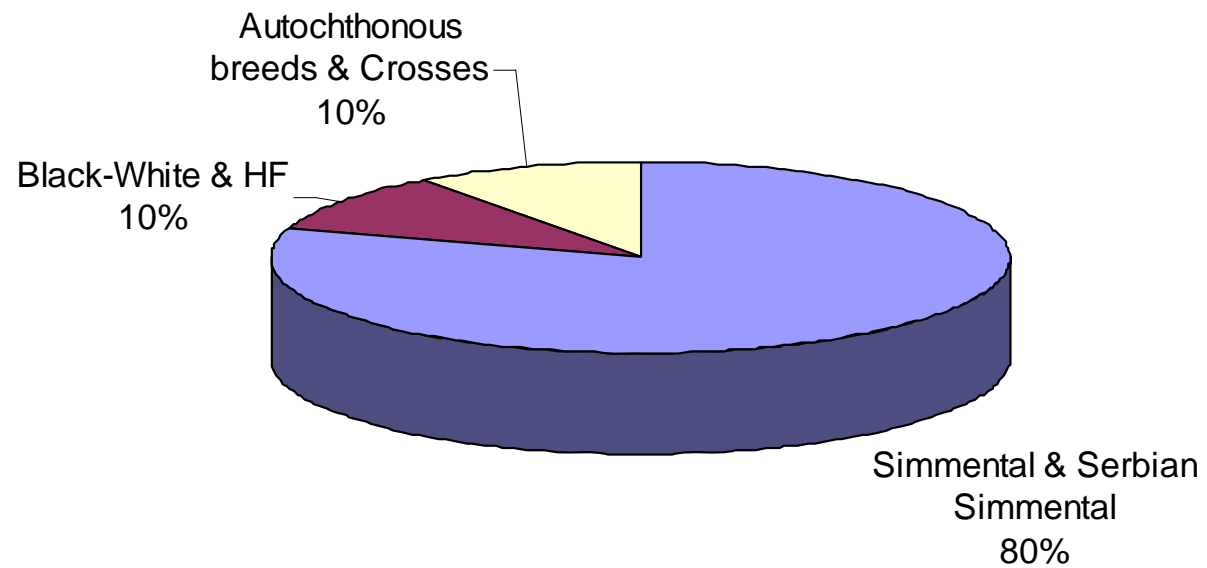

Cattle breeding & production (cont.)

Cattle breeds distribution in Serbia