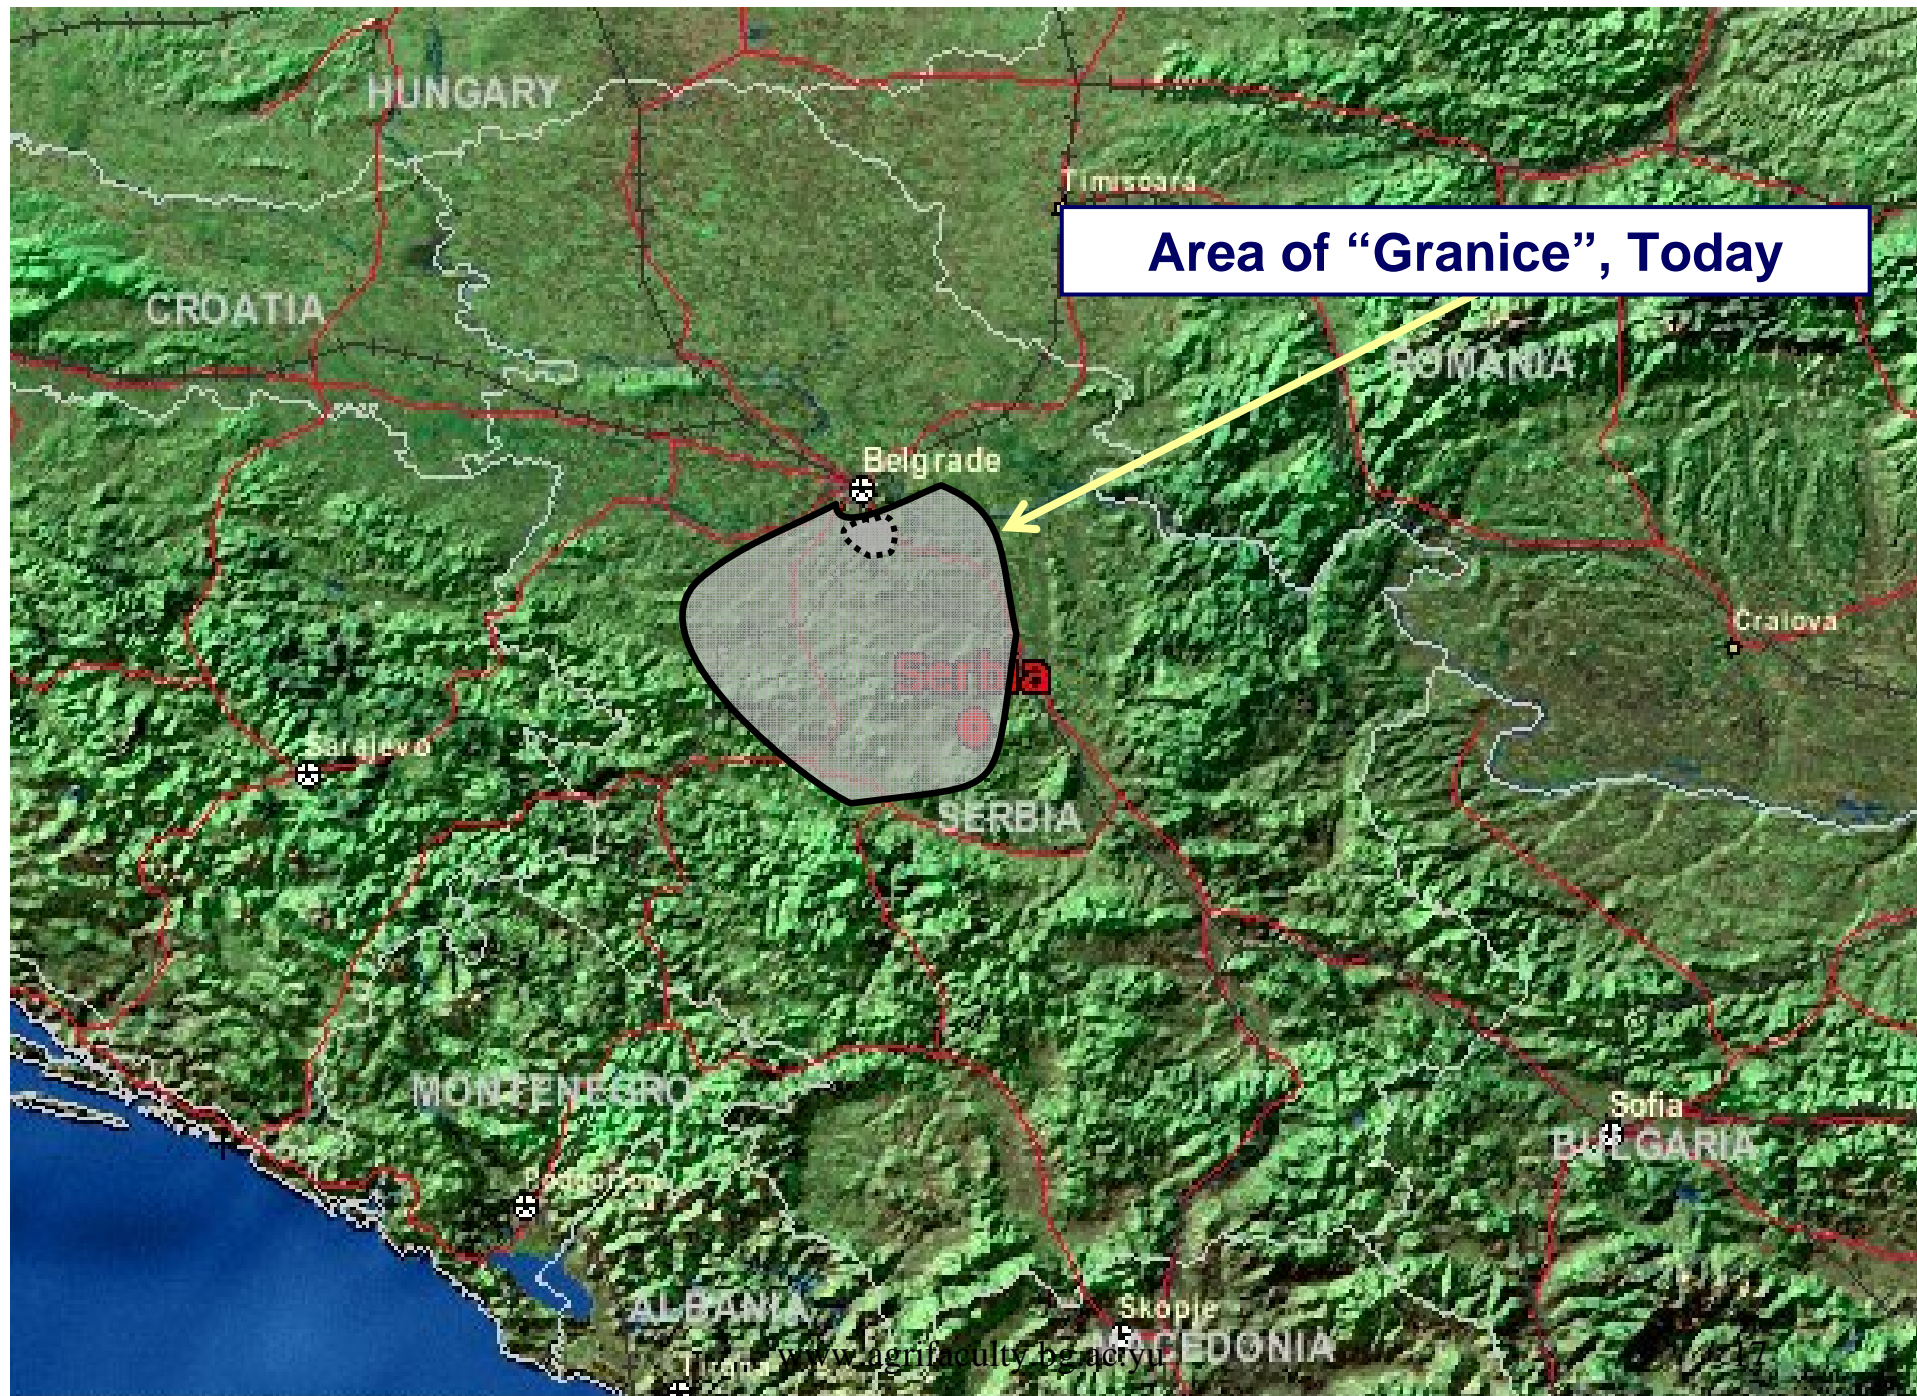

# **Case study – Dairy plant „Granice”, Mladenovac, Serbia**

- **Founded 15 years ago as home dairy workshop**
- **Small farms with 1-2 cows**

Area of "Granice", 15 years ago

# Case study – Dairy plant „Granice”, Mladenovac, Serbia (cont.)

Area of "Granice", Today